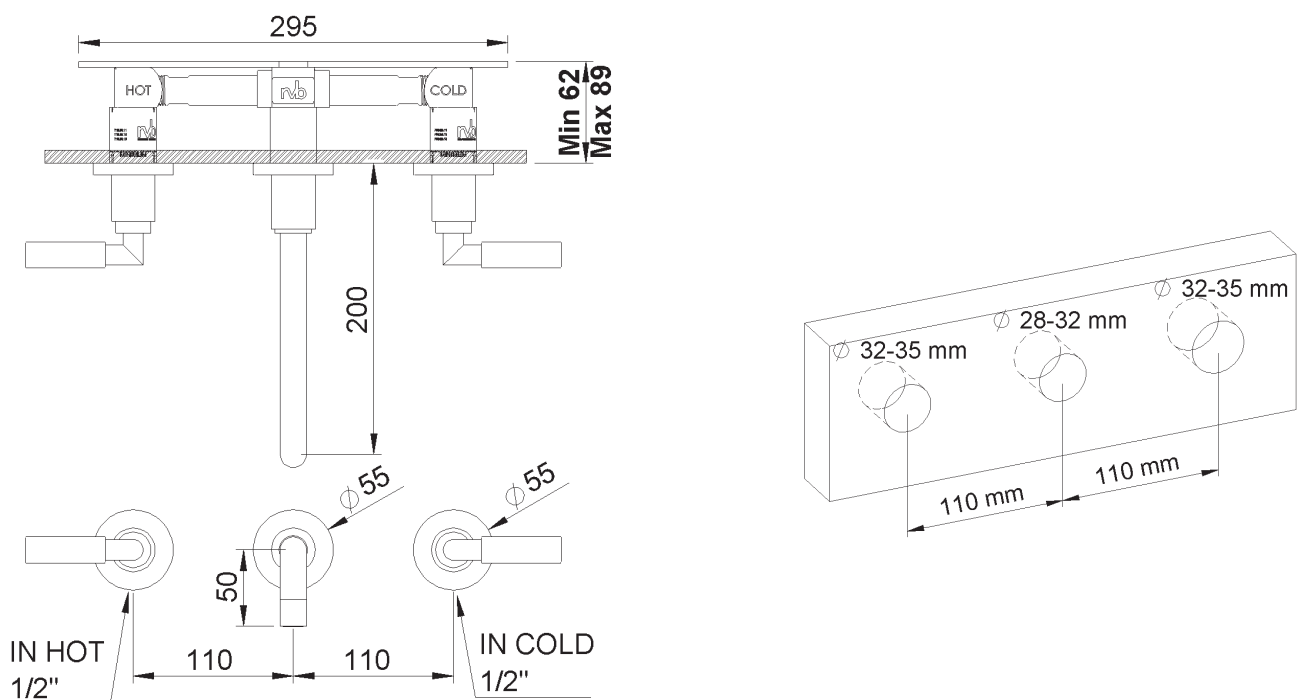

PRODUCT TECHNICAL SHEET

Collection :

CLIFF

Ref. :

4091.--.50

Batterie de lavabo murale 3 trous, à encastrer

Inbouw 3-gats wastafelmengkraan voor wandmontage

Concealed wall-mounted 3-hole washbasin mixer

Picture

Product details

Flow at 3 bar : Restricted 7 l/min

Internal mechanism : Ceramic valve 1/4 turn

Technical drawing

RB0.V01